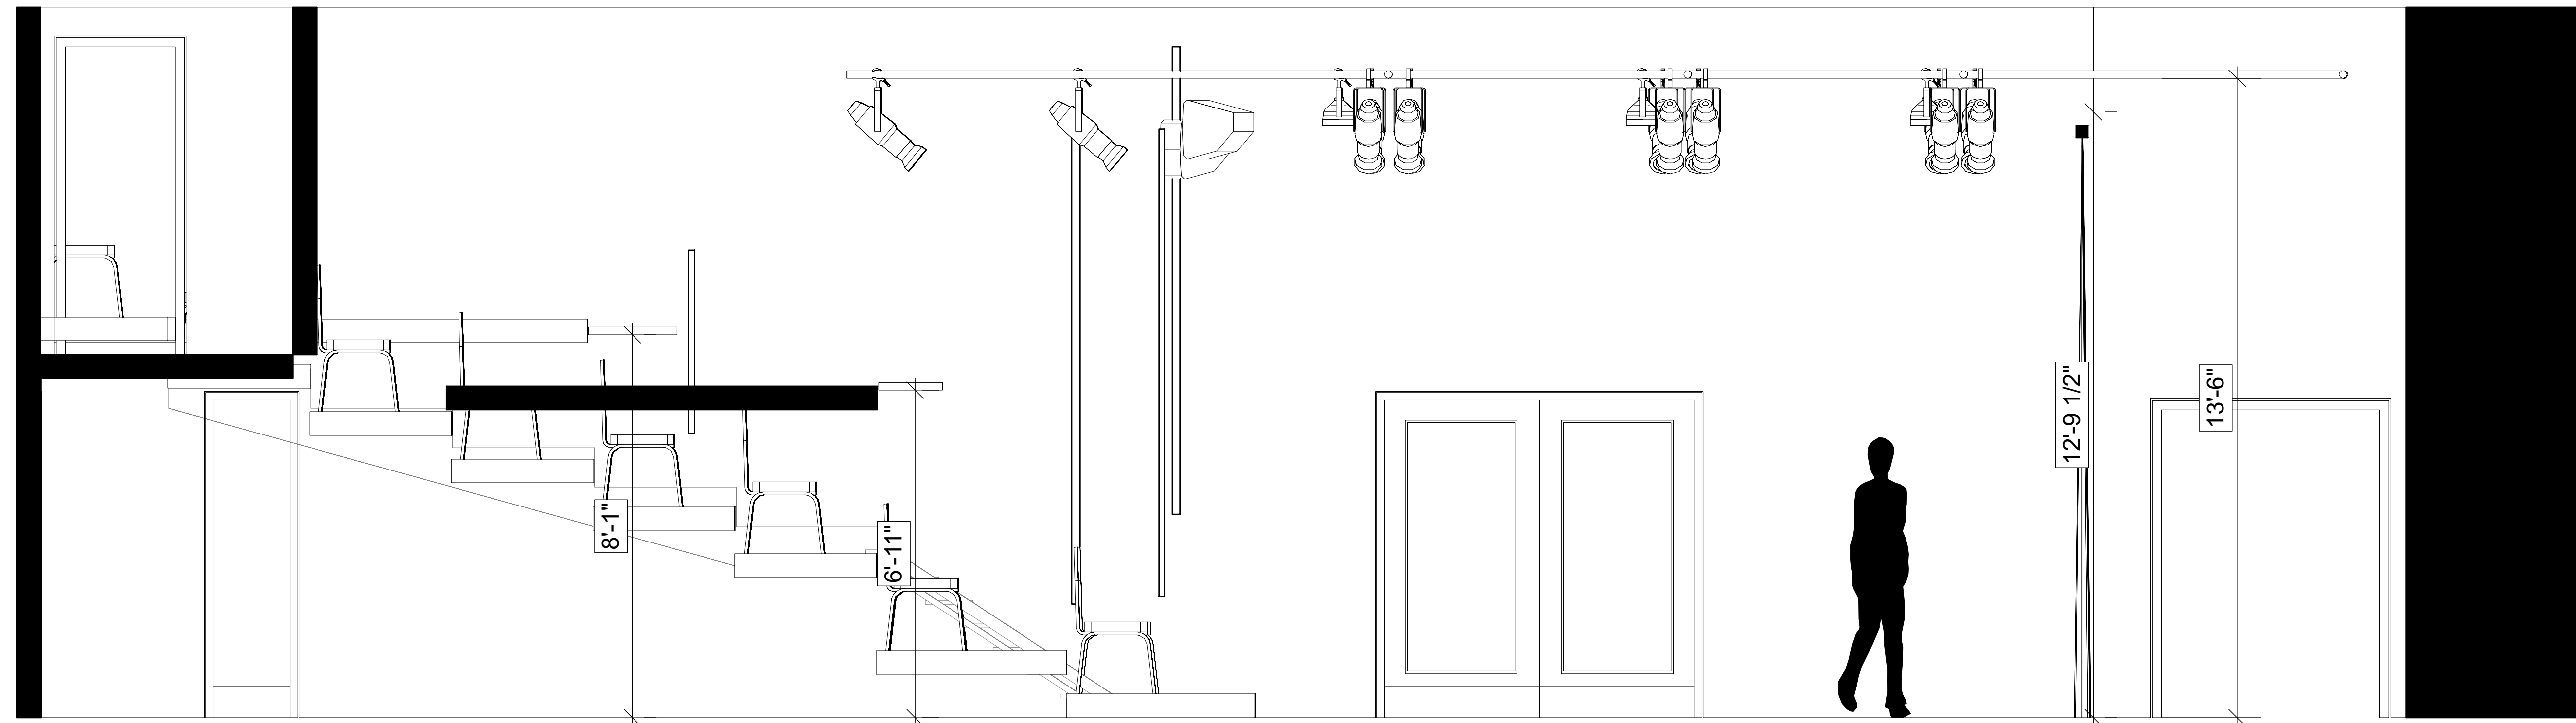

1 Rep Plot  
Scale: 1/2" = 1'-0"

Fixtures		
	ETC Source4 50deg @ 575w	20
	ETC Source4 PAR WFL @ 575w	9
Symbol Key		
	Dimmer Pack	

Project Name: Ted Jones Playhouse Rep Plot	
Drawn By: Alaska Harris	Drawing Number: 1
Company: Consellation Stage & Screen	Date: 5/6/2023

2 Section  
Scale: 1/2" = 10"

Project Name: Ted Jones Playhouse Rep Plot Section	
Drawn By: Alaska Harris	Drawing Number: 2
Company: Consellation Stage & Screen	Date: 5/6/2023