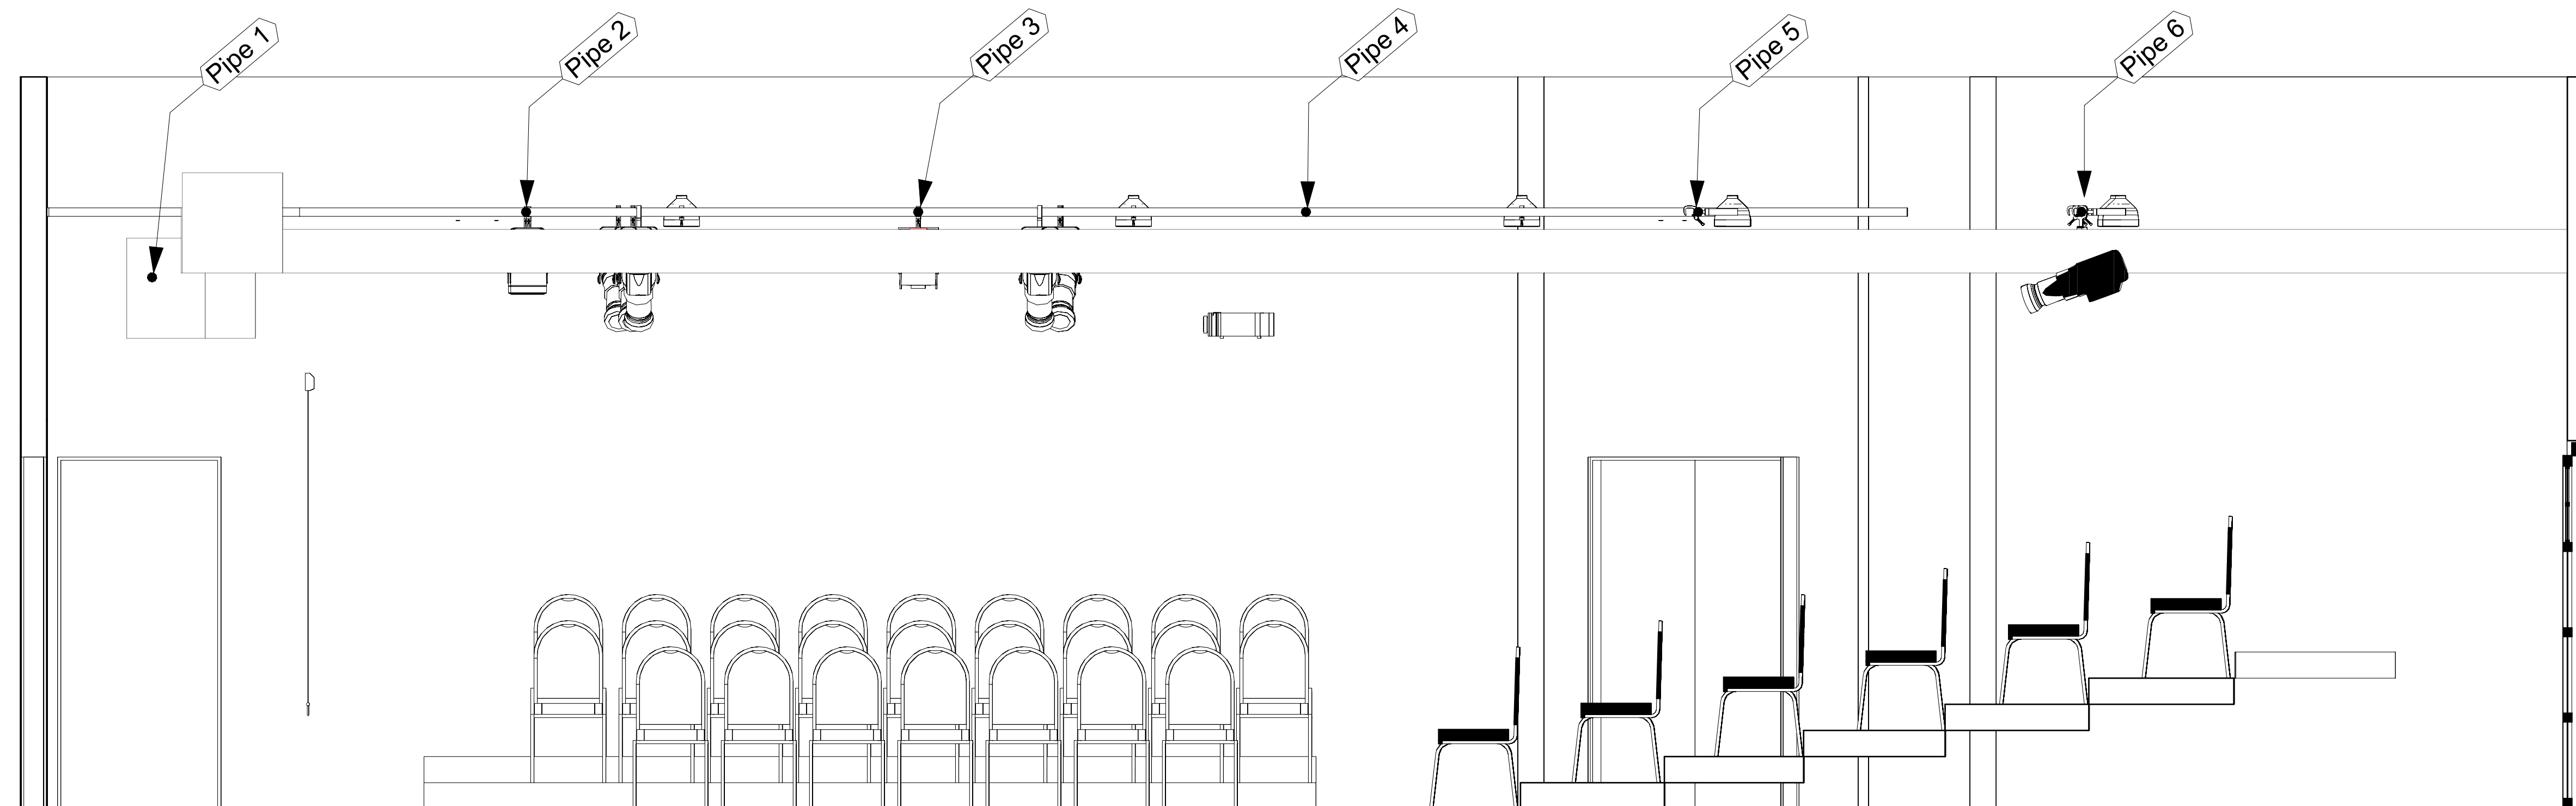

Symbol Key

	Altman Phobeix LED 36 deg	4
	Altman Phobeix LED 50 deg	6
	Chauvet COLORado 2 Solo	2
	SL PAR 150 ZOOM Hang	2
	ETC Source4 PAR WFL	7

Notes

- Grid Height - 12'
- HVAC Height - lowest is 10' 3"
- Projector screen - 8'4"
- 4 DMX ports run back to board

1 Rep Plot
Scale: 1/2" = 1'-0"

Project Name: Firebay Rep Plot	
Drawn By: Alaska Harris	Drawing Number: 1
Company: Constellation Stage & Screen	Date: 5/6/2023

1 Firebay Section
Scale: 1/2" = 1'-0"

Notes

- Grid Height - 12'
- HVAC Height - lowest is 10' 3"
- Projector screen - 8'4"
- 4 DMX ports run back to board

Project Name: Firebay Rep Plot Section	
Drawn By: Alaska Harris	Drawing Number: 2
Company: Consellation Stage & Screen	Date: 5/6/2023